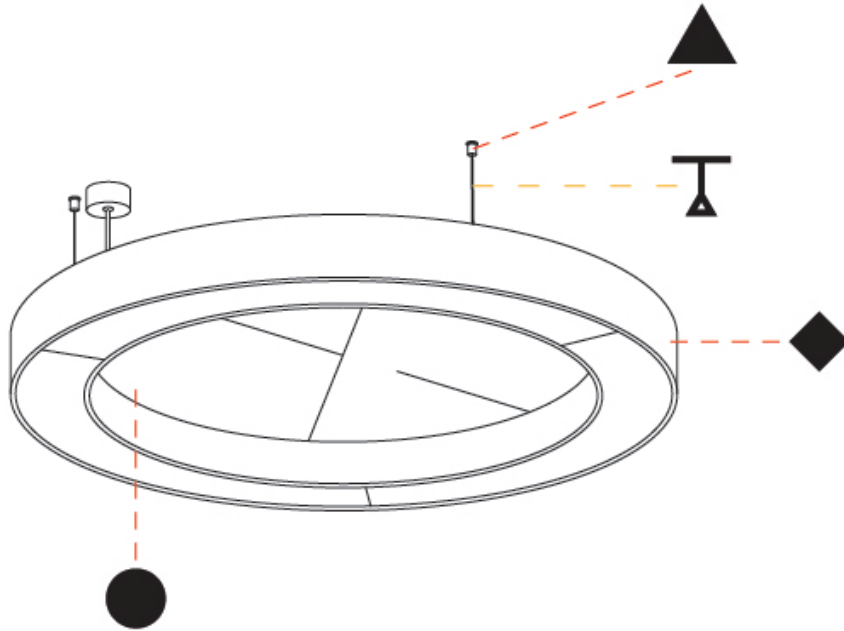

GLORIOUS ACOUSTIC SUSPENSION

A300720-

PROJECT	_____
TYPE	_____
SPECIFIER	_____
QUANTITY	_____
DATE	_____

A